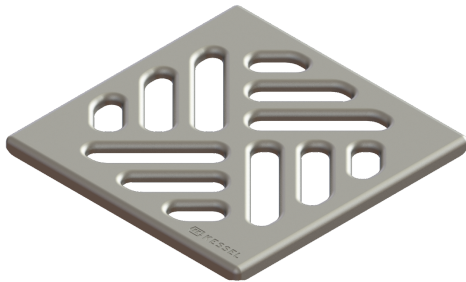

Slotted cover 95x95 mm, SST

Article information

Item no.: 27151
GTIN: 4026092000212
Price group: 10

Description

Slotted cover suitable for bathroom drains, compatible with art. no. 47901

General characteristics

Material: Stainless steel 14301

Dimensions

Net weight: 0,08 kg

Gross weight: 0,08 kg

Packaging dimension: length

Packaging dimension: width

Packaging dimension: height

Coverage features

Type of cover: Slotted cover

Cover material: Stainless steel 14301

Width of cover: 95 mm

Length of cover: 95 mm

Locking: unlocked

Load class: K 3 (EN 1253-1)

Grating colour: silver

Cover

Grating colour: silver