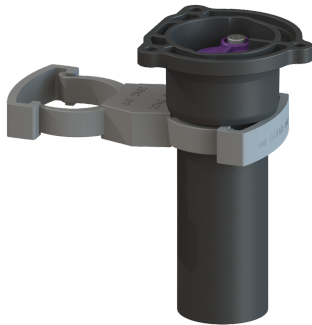

Splash guard set for optical probe

Article information

Item no.: 28706
GTIN: 4026092068953
Price group: 90

Description

Splash guard set for Ecolift XL and Aqualift F Compact

General characteristics

Colour: black
Material: Polymer

Dimensions

Net weight: 1,57 kg
Gross weight: 1,63 kg
Packaging dimension: length
Packaging dimension: width
Packaging dimension: height