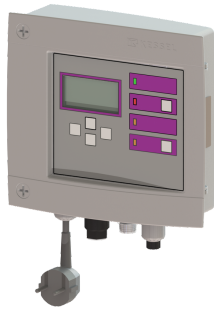

## Control unit Comfort Mono, 230 V

### Description

Plug-in ready control unit with visual and acoustic warning device

#### Variant

Type of system: Single unit