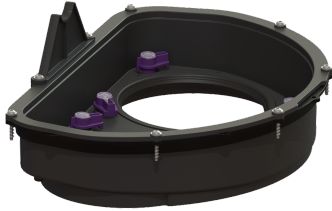

Pump plate Aqualift F Compact

Article information

Item no.: 28733
GTIN: 4026092051924
Price group: 20

Description

Pump plate incl. seals, mounting screws, support for discharge nozzle and 6 locking levers

Variant

Seal: yes

General characteristics

Colour: black
Material: Polymer
ATEX: no

Dimensions

Net weight: 1,22 kg
Gross weight: 1,93 kg
Packaging dimension: length
Packaging dimension: width
Packaging dimension: height