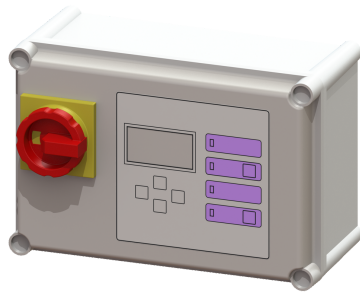

## Comfort control unit 400V, Aqualift Mono, 2.5-4.0 A

### Description

Comfort control unit suitable for 400V single stations. User-friendly menu navigation in multi-line display. With self-diagnosis system (SDS) and reminder when maintenance is due. Display of the current measured values. Easy setting of the function-related parameters, operating hours counter. Optional forwarding of alarm and collective fault messages via GSM interface.

#### General characteristics

Colour: grey  
 System type: Mono  
 ATEX: no