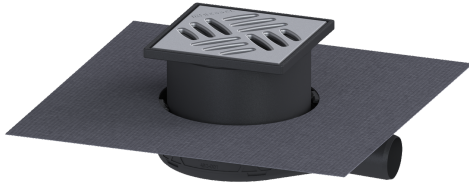

## The Ultraflat 54 floor drain DN 40, WaD, Slotted grating

### Advantages

- including removable odour trap in the upper section
- Low installation depth
- Scientifically confirmed sound insulation effect

### Description

The Ultraflat 54 floor drain is suitable for indoor floor drainage. The polymer drain is equipped with a removable odour trap in the upper section. Open seepage water opening, no flooding of the waterproofing level in the event of build-up.