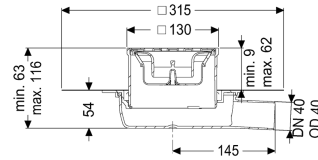

The Ultraflat 54 floor drain DN 40, WaD, Slotted grating

Article information

Item no.: 44740.20M
GTIN: 4026092080757
Price group: 10

Advantages

- including removable odour trap in the upper section
- Low installation depth
- Scientifically confirmed sound insulation effect

Description

The Ultraflat 54 floor drain is suitable for indoor floor drainage. The polymer drain is equipped with a removable odour trap in the upper section. Open seepage water opening, no flooding of the waterproofing level in the event of build-up.

Variant	
System:	125
Seepage opening:	optional
Waterproofing layer on the drain body:	Factory-fitted sealing collar (WaD) according to DIN 18534
Water exposure class in accordance to DIN 18534-1 (up to and including):	W3-I
Sealing water height:	22 mm
General characteristics	
Nominal size (DN):	40
Outer diameter (OD):	40 mm
Odour trap:	included
Dimensions	
Vertical adjustment:	63 - 116 mm
Net weight:	0,69 kg
Gross weight:	0,77 kg
Type of height adjustability:	vertically adjustable upper section
Length:	246 mm