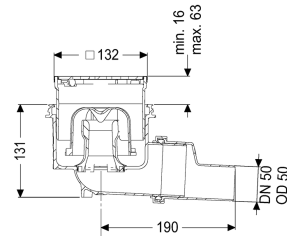

Practicus floor/roof drain DN 50, horizontal, Design grating

Article information

Item no.: 45150.63
GTIN: 4026092052730
Price group: 10

Advantages

- Hygiene: hygienic, absolutely corrosion-free and durable material
- Sound insulation: outstanding sound insulation effect confirmed by the Fraunhofer Institute

Description

The Practicus floor drain is used for point drainage and is equipped with a connection flange as well as a removable odour trap, a lip seal and a temporary protective cover. Including telescopic height-adjustable upper section made of ABS. The drain meets particular sound insulation requirements in accordance with the measurements of the Fraunhofer Institute in Stuttgart. The outlet socket is suitable for connection to SML cast iron pipes. With connection option for equipotential bonding.

Variant

System:	125
Waterproofing layer on the upper section:	Connection flange
Waterproofing layer on the drain body:	Connection flange
Sealing water height:	50 mm
Discharge rate (l/s) with 20 mm threshold:	1,4

General characteristics

Standard:	EN 1253-1
Nominal size (DN):	50
Outer diameter (OD):	50 mm
Odour trap:	included

Dimensions

Net weight:	1,38 kg
Gross weight:	1,82 kg