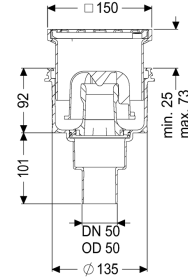

Practicus floor/roof drain DN 50, vertical, Slotted grating screwed

Article information

Item no.: 45250.11
GTIN: 4026092033760
Price group: 10

Advantages

- Hygiene: hygienic, absolutely corrosion-free and durable material
- Fire protection: combinable with the Fire-Kit for fire and smoke protection
- Sound insulation: outstanding sound insulation effect confirmed by the Fraunhofer Institute

Description

The Practicus floor drain is used for point drainage and is equipped with a connection flange as well as a removable odour trap, a lip seal and a temporary protective cover. Including telescopic height-adjustable upper section made of ABS. The drain meets particular sound insulation requirements in accordance with the measurements of the Fraunhofer Institute in Stuttgart. The outlet socket is suitable for connection to SML cast iron pipes. With connection option for equipotential bonding.

Variant

System:	125
Waterproofing layer on the upper section:	Connection flange
Waterproofing layer on the drain body:	Connection flange
Sealing water height:	50 mm
Discharge rate (l/s) with 20 mm threshold:	2

General characteristics

Standard:	EN 1253-1
Nominal size (DN):	50
Outer diameter (OD):	50 mm
Approval:	Z-19.53-2414,Z-19.17-1719
Odour trap:	included