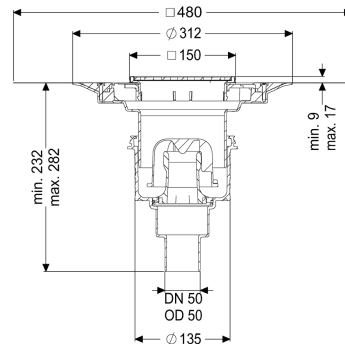

Practicus floor/roof drain DN 50, vert., Variofix, Slotted grating

Article information

Item no.: 45250.51
GTIN: 4026092033913
Price group: 10

Advantages

- Hygiene: hygienic, absolutely corrosion-free and durable material
- Fire protection: combinable with the Fire-Kit for fire and smoke protection
- Sound insulation: outstanding sound insulation effect confirmed by the Fraunhofer Institute

Description

The Practicus floor drain is used for point drainage and is equipped with a connection flange as well as a removable odour trap, a lip seal and a temporary protective cover. Including telescopic height-adjustable upper section made of ABS. The drain meets particular sound insulation requirements in accordance with the measurements of the Fraunhofer Institute in Stuttgart. The outlet socket is suitable for connection to SML cast iron pipes. With connection option for equipotential bonding.

Variant

System:	125
Waterproofing layer on the upper section:	Enclosed sealing collar to be glued (bd) according to DIN 18534
Waterproofing layer on the drain body:	Connection flange
Sealing water height:	50 mm
Discharge rate (l/s) with 20 mm threshold:	2,2

General characteristics

Standard:	EN 1253-1
Nominal size (DN):	50
Outer diameter (OD):	50 mm
Approval:	Z-19.53-2414,Z-19.17-1719
Odour trap:	included