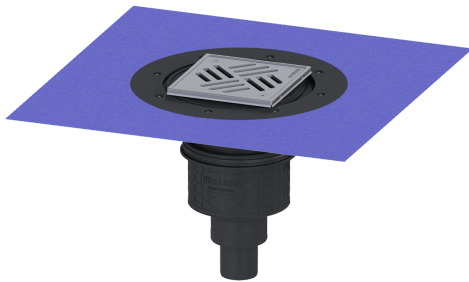

Practicus floor/roof drain DN 50, vert., Variofix, Slotted grating

Article information

Item no.: 45250.51
 GTIN: 4026092033913
 Price group: 10

Advantages

- Hygiene: hygienic, absolutely corrosion-free and durable material
- Fire protection: combinable with the Fire-Kit for fire and smoke protection
- Sound insulation: outstanding sound insulation effect confirmed by the Fraunhofer Institute

Description

The Practicus floor drain is used for point drainage and is equipped with a connection flange as well as a removable odour trap, a lip seal and a temporary protective cover. Including telescopic height-adjustable upper section made of ABS. The drain meets particular sound insulation requirements in accordance with the measurements of the Fraunhofer Institute in Stuttgart. The outlet socket is suitable for connection to SML cast iron pipes. With connection option for equipotential bonding.

Variant

System:	125
Waterproofing layer on the upper section:	Enclosed sealing collar to be glued (bd) according to DIN 18534
Waterproofing layer on the drain body:	Connection flange
Sealing water height:	50 mm
Discharge rate (l/s) with 20 mm threshold:	2,2

Tank/drain body

Number of outlets:	1
Material of drain body:	PP
Socket version:	vertical

Coverage features

Type of cover:	Slotted cover
Cover material:	Stainless steel 14301
Colour of cover:	silver
Width of cover:	138 mm
Length of cover:	138 mm
Frame material:	Stainless steel 14301
Locking:	screwed
Load class:	K 3 (EN 1253-1)
Grating design:	Kessel
Rim width:	150 mm
Rim length:	150 mm
Upper section:	adjustable in three dimensions
Upper section material:	ABS