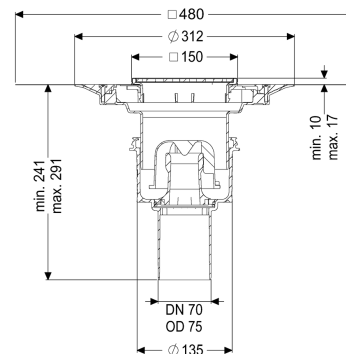

Practicus floor/roof drain DN 70, vert., Variofix, Slotted grating

Article information

Item no.: 45270.51
GTIN: 4026092033203
Price group: 10

Advantages

- Hygiene: hygienic, absolutely corrosion-free and durable material
- Fire protection: combinable with the Fire-Kit for fire and smoke protection
- Sound insulation: outstanding sound insulation effect confirmed by the Fraunhofer Institute

Description

The Practicus floor drain is used for point drainage and is equipped with a connection flange as well as a removable odour trap, a lip seal and a temporary protective cover. Including telescopic height-adjustable upper section made of ABS. The drain meets particular sound insulation requirements in accordance with the measurements of the Fraunhofer Institute in Stuttgart. The outlet socket is suitable for connection to SML cast iron pipes. With connection option for equipotential bonding.

Variant	
System:	125
Waterproofing layer on the upper section:	Enclosed sealing collar to be glued (bd) according to DIN 18534
Waterproofing layer on the drain body:	Connection flange
Sealing water height:	50 mm
Discharge rate (l/s) with 20 mm threshold:	2,1
General characteristics	
Standard:	EN 1253-1
Nominal size (DN):	70
Outer diameter (OD):	75 mm
Approval:	Z-19.53-2414,Z-19.17-1719
Odour trap:	included