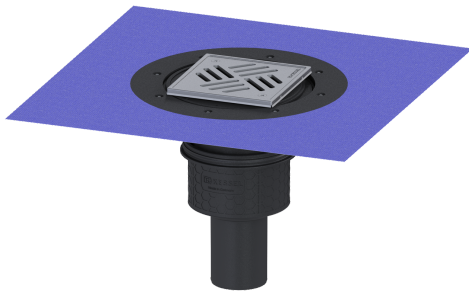

Practicus floor/roof drain DN 70, vert., Variofix, Slotted grating

Article information

Item no.: 45270.51
 GTIN: 4026092033203
 Price group: 10

Advantages

- Hygiene: hygienic, absolutely corrosion-free and durable material
- Fire protection: combinable with the Fire-Kit for fire and smoke protection
- Sound insulation: outstanding sound insulation effect confirmed by the Fraunhofer Institute

Description

The Practicus floor drain is used for point drainage and is equipped with a connection flange as well as a removable odour trap, a lip seal and a temporary protective cover. Including telescopic height-adjustable upper section made of ABS. The drain meets particular sound insulation requirements in accordance with the measurements of the Fraunhofer Institute in Stuttgart. The outlet socket is suitable for connection to SML cast iron pipes. With connection option for equipotential bonding.

Variant	
System:	125
Waterproofing layer on the upper section:	Enclosed sealing collar to be glued (bd) according to DIN 18534
Waterproofing layer on the drain body:	Connection flange
Sealing water height:	50 mm
Discharge rate (l/s) with 20 mm threshold:	2,1
General characteristics	
Standard:	EN 1253-1
Nominal size (DN):	70
Outer diameter (OD):	75 mm
Approval:	Z-19.53-2414,Z-19.17-1719
Odour trap:	included

Tank/drain body

Number of outlets:	1
Material of drain body:	PP
Socket version:	vertical

Coverage features

Type of cover:	Slotted cover
Cover material:	Stainless steel 14301
Colour of cover:	silver
Width of cover:	138 mm
Length of cover:	138 mm
Frame material:	Stainless steel 14301
Locking:	screwed
Load class:	K 3 (EN 1253-1)
Grating design:	Kessel
Rim width:	150 mm
Rim length:	150 mm
Upper section:	adjustable in three dimensions
Upper section material:	ABS