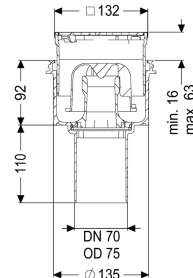

Practicus floor/roof drain DN 70, vertical, Design grating

Article information

Item no.: 45270.63
GTIN: 4026092052747
Price group: 10

Advantages

- Hygiene: hygienic, absolutely corrosion-free and durable material
- Fire protection: combinable with the Fire-Kit for fire and smoke protection
- Sound insulation: outstanding sound insulation effect confirmed by the Fraunhofer Institute

Description

The Practicus floor drain is used for point drainage and is equipped with a connection flange as well as a removable odour trap, a lip seal and a temporary protective cover. Including telescopic height-adjustable upper section made of ABS. The drain meets particular sound insulation requirements in accordance with the measurements of the Fraunhofer Institute in Stuttgart. The outlet socket is suitable for connection to SML cast iron pipes. With connection option for equipotential bonding.

Variant

System:	125
Waterproofing layer on the upper section:	Connection flange
Waterproofing layer on the drain body:	Connection flange
Sealing water height:	50 mm
Discharge rate (l/s) with 20 mm threshold:	2

General characteristics

Standard:	EN 1253-1
Nominal size (DN):	70
Outer diameter (OD):	75 mm
Approval:	Z-19.53-2414,Z-19.17-1719
Odour trap:	included