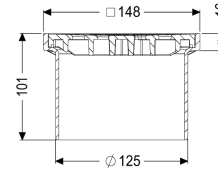

Upper section Black slotted cover , 150 x 150 mm, K 3

Article information

Item no.: 48193
 GTIN: 4026092034231
 Price group: 10

Advantages

- Multiple combinations with suitable drain bodies

Description

Used in combination with a drain body of the KESSEL modular system, the upper section is suitable for indoor point drainage.

Variant

System: 125

Dimensions

Net weight: 0,34 kg
 Gross weight: 0,38 kg
 Height: 100 mm
 Packaging dimension: length
 Packaging dimension: width
 Packaging dimension: height

Coverage features

Type of cover: Slotted cover
 Cover material: ABS
 Colour of cover: black
 Height of cover: 16 mm
 Frame material: ABS
 Locking: placed
 Load class: K 3 (EN 1253-1)
 Grating design: Kessel
 Rim width: 150 mm
 Rim length: 150 mm

Shape of upper section:
Upper section material:

square
ABS