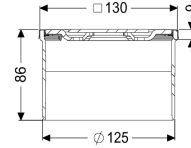

Upper section Spot design cover, 304 SST, K 3

Article information

Item no.: 48220
GTIN: 4026092042625
Price group: 10

Advantages

- Multiple combinations with suitable drain bodies

Description

Used in combination with a drain body of the KESSEL modular system, the upper section is suitable for indoor point drainage.

Variant

System: 125

Dimensions

Net weight: 0,66 kg

Gross weight: 0,86 kg

Height: 90 mm

Packaging dimension: length

Packaging dimension: width

Packaging dimension: height

Coverage features

Type of cover: Design cover

Cover material: Stainless steel 14301

Colour of cover: silver

Height of cover: 16 mm

Frame material: Stainless steel 14301

Locking: placed

Load class: K 3 (EN 1253-1)

Grating design: Spot

Rim width: 132 mm

Rim length: 132 mm