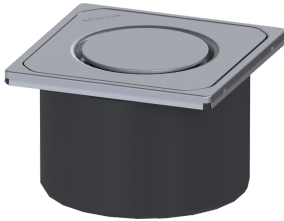

## Upper section Spot design cover, 304 SST, K 3

### Description

Used in combination with a drain body of the KESSEL modular system, the upper section is suitable for indoor point drainage.

Variant

System: 125

Dimensions

Net weight: 0,66 kg

Gross weight: 0,86 kg

Height: 90 mm

Packaging dimension: length

Packaging dimension: width

Packaging dimension: height

Coverage features

Type of cover: Design cover

Cover material: Stainless steel 14301

Colour of cover: silver

Height of cover: 16 mm

Frame material: Stainless steel 14301

Locking: placed

Load class: K 3 (EN 1253-1)

Grating design: Spot

Rim width: 132 mm

Rim length: 132 mm

Upper section material: