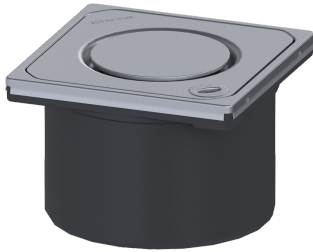

Upper section Spot des cover, 304SST, Lock&Lift, K3

Article information

Item no.: 48221
 GTIN: 4026092031117
 Price group: 10

Advantages

- Multiple combinations with suitable drain bodies

Description

Used in combination with a drain body of the KESSEL modular system, the upper section is suitable for indoor point drainage.

Variant

System: 125

Dimensions

Net weight: 0,62 kg

Gross weight: 0,72 kg

Height: 90 mm

Packaging dimension: length

Packaging dimension: width

Packaging dimension: height

Coverage features

Type of cover: Design cover

Cover material: Stainless steel 14301

Colour of cover: silver

Height of cover: 16 mm

Surface: ground

Frame material: Stainless steel 14301

Locking: Lock & Lift

Load class: K 3 (EN 1253-1)

Grating design: Spot

Rim width: 132 mm

Rim length:	132 mm
Shape of upper section:	square
Upper section material:	ABS