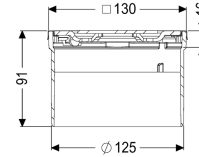

Upper section Spot des cover, 304SST, Lock&Lift, K3

Article information

Item no.: 48221
 GTIN: 4026092031117
 Price group: 10

Advantages

- Multiple combinations with suitable drain bodies

Description

Used in combination with a drain body of the KESSEL modular system, the upper section is suitable for indoor point drainage.

Variant

System: 125

Dimensions

Net weight: 0,62 kg

Gross weight: 0,72 kg

Height: 90 mm

Packaging dimension: length

Packaging dimension: width

Packaging dimension: height

Coverage features

Type of cover: Design cover

Cover material: Stainless steel 14301

Colour of cover: silver

Height of cover: 16 mm

Surface: ground

Frame material: Stainless steel 14301

Locking: Lock & Lift

Load class: K 3 (EN 1253-1)

Grating design: Spot

Rim width: 132 mm

Rim length:	132 mm
Shape of upper section:	square
Upper section material:	ABS