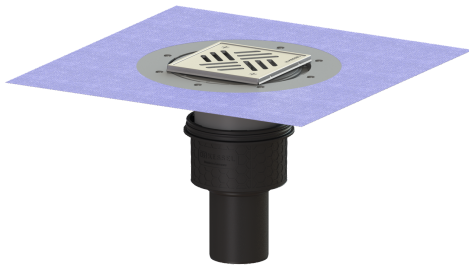

## Ecoguss project drain DN 80, vert., Variofix, Slotted cover

### Description

The Ecoguss project drain with connection flange is used for point drainage and is equipped with a removable odour trap as well as a lip seal and a temporary protective cover. The recyclable composite material Ecoguss meets the highest noise protection requirements, is temperature-resistant, resistant to aggressive media, and has a permanently corrosion-free surface. It is also briefly flammable from 100 to 400 degrees Celsius. The outlet socket is suitable for connection to SML cast iron pipes. Separate equipotential bonding is not necessary.

#### Variant

System:	125
Waterproofing layer on the upper section:	Enclosed sealing collar to be glued (bd) according to DIN 18534
Waterproofing layer on the drain body:	Connection flange
Sealing water height:	50 mm

#### Dimensions

Net weight:	2,54 kg
Gross weight:	2,82 kg

Diameter:	135 mm
Type of height adjustability:	vertically adjustable upper section
Length:	135 mm
Width:	135 mm
Packaging dimension:	length
Packaging dimension:	width
Packaging dimension:	height
Tank/drain body	
Number of outlets:	1
Material of drain body:	Ecoguss
Socket version:	vertical
Coverage features	
Type of cover:	Slotted cover
Cover material:	Stainless steel 14301
Colour of cover:	silver
Width of cover:	138 mm
Length of cover:	138 mm
Min. flooring height:	10 mm
Surface:	Polished SST
Frame material:	Stainless steel 14301
Locking:	screwed
Load class:	K 3 (EN 1253-1)
Rim width:	150 mm
Rim length:	150 mm
Max. flooring height:	17 mm
Upper section:	adjustable in three dimensions
Shape of upper section:	square
Upper section material:	ABS