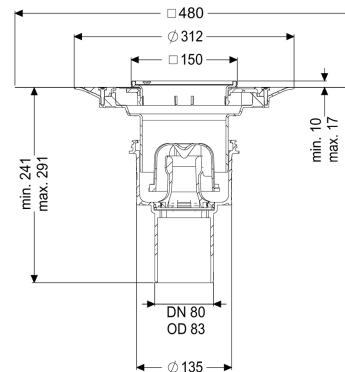

Ecoguss project drain DN 80, vert., Variofix, Slotted cover

Article information

Item no.: 48483.51
GTIN: 4026092034392
Price group: 40

Advantages

- High-tech Ecoguss composite material
- Highest fire protection standards
- Scientifically confirmed sound protection effect

Description

The Ecoguss project drain with connection flange is used for point drainage and is equipped with a removable odour trap as well as a lip seal and a temporary protective cover. The recyclable composite material Ecoguss meets the highest noise protection requirements, is temperature-resistant, resistant to aggressive media, and has a permanently corrosion-free surface. It is also briefly flammable from 100 to 400 degrees Celsius. The outlet socket is suitable for connection to SML cast iron pipes. Separate equipotential bonding is not necessary.

Variant

System:	125
Waterproofing layer on the upper section:	Enclosed sealing collar to be glued (bd) according to DIN 18534
Waterproofing layer on the drain body:	Connection flange
Sealing water height:	50 mm

General characteristics

Standard:	EN 1253-1
Nominal size (DN):	80
Outer diameter (OD):	83 mm
Approval:	Z-19.53-2414,Z-19.17-1719
Odour trap:	included

Dimensions

Net weight:	2,54 kg
Gross weight:	2,82 kg