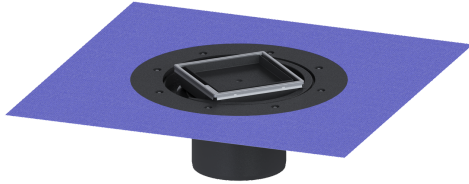

## Variofix upper section tileable, 304 st., K 3

### Description

Used in combination with a drain body of the KESSEL modular system, the upper section is suitable for indoor point drainage.

Variant

System:

Waterproofing layer on the upper section:

Water exposure class in accordance to DIN 18534-1 (up to and including):

312 mm

vertically adjustable upper section

120 mm

length

width

height

Coverage features

Type of cover:

Cover material:

Colour of cover:

tileable cover plate

tileable

selectable

Frame material:	Stainless steel 14301
Locking:	lockable
Load class:	K 3 (EN 1253-1)
Grating design:	optionally tileable
Rim width:	132 mm
Rim length:	132 mm
Upper section:	adjustable in three dimensions
Shape of upper section:	square
Upper section material:	ABS