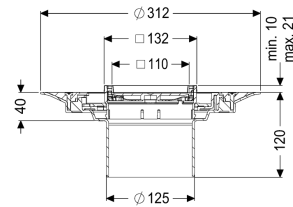

Variofix upper section tileable, 304 st., K 3

Article information

Item no.: 48906
GTIN: 4026092029756
Price group: 10

Advantages

- Different covers selectable
- Including waterproofing membrane

Description

Used in combination with a drain body of the KESSEL modular system, the upper section is suitable for indoor point drainage.

Variant

System:

Waterproofing layer on the upper section:

Water exposure class in accordance to DIN 18534-1 (up to and including):

125

Enclosed sealing collar to be glued (bd) according to DIN 18534

W3-I

Dimensions

Vertical adjustment:

Net weight:

Gross weight:

Diameter:

Type of height adjustability:

Height:

Packaging dimension:

Packaging dimension:

Packaging dimension:

10 - 21 mm

1,4 kg

1,62 kg

312 mm

vertically adjustable upper section

120 mm

length

width

height

Coverage features

Type of cover:

Cover material:

Colour of cover:

tileable cover plate

tileable

selectable