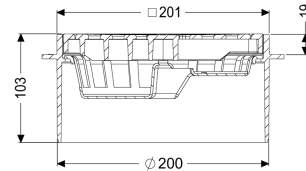

Upper section Black slotted cover, 200 x 200 mm, K 3

Article information

Item no.: 48964
 GTIN: 4026092085486
 Price group: 10

Advantages

- Multiple combinations with suitable drain bodies

Description

Used in combination with a drain body of the KESSEL modular system, the upper section is suitable for indoor point drainage.

Variant

Heating: without
 Waterproofing layer on the upper section: Connection flange

Dimensions

Net weight: 0,73 kg
 Gross weight: 0,93 kg
 Height: 102 mm
 Packaging dimension: length
 Packaging dimension: width
 Packaging dimension: height

Coverage features

Type of cover: Slotted cover
 Cover material: ABS
 Colour of cover: black
 Load class: K 3 (EN 1253-1)
 Rim width: 200 mm
 Rim length: 200 mm
 Shape of upper section: square
 Upper section material: ABS