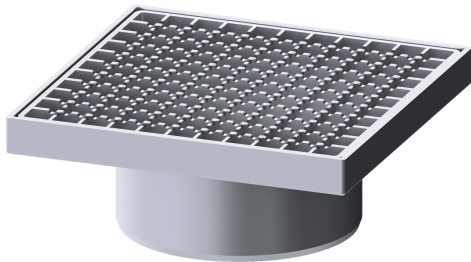

## Ferrofix upper section Sys200, slot grat, 304SST, 300 x 300 mm

### Advantages

- Made of a particularly hygienic and mechanically highly resistant stainless steel
- Multiple combinations with suitable drain bodies.

### Description

Used in combination with a drain body of the KESSEL modular system 200, the stainless steel upper section is suitable for indoor point drainage.

#### Coverage features

Type of cover: Slotted cover  
Cover material: Stainless steel 14301  
Width of cover: 282 mm  
Height of cover: 28 mm  
Length of cover: 282 mm  
Surface: pickled  
Locking: unscrewed  
Load class: L 15 (EN 1253-1)  
Upper section material: Stainless steel 14301  
Mesh size: 23 x 23 mm