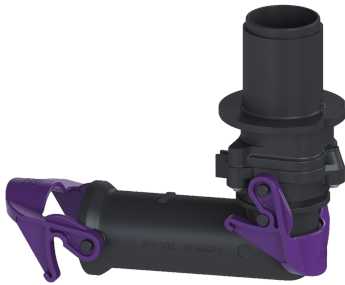

## Pressure pipe connection Ecolift, installation with exposed pipe

### Article information

Item no.: 680102  
GTIN: 4026092062951  
Price group: 90

### Description

Pressure pipe connection for pump

#### General characteristics

Colour:	black
Material:	Polymer
Nominal size (DN):	32