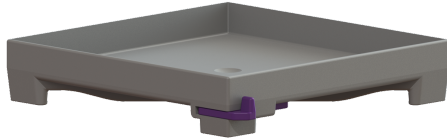

Cover tileable, Lock & Lift, ABS

Article information

Item no.: 680224
GTIN: 4026092066836
Price group: 90

Description

Tileable cover suitable for bathroom drains

General characteristics

Material: ABS
ATEX: no

Dimensions

Net weight: 0,07 kg
Gross weight: 0,08 kg
Packaging dimension: length
Packaging dimension: width
Packaging dimension: height

Coverage features

Type of cover: tileable cover plate
Cover material: ABS
Colour of cover: silver grey
Width of cover: 110 mm
Length of cover: 110 mm
Surface: tileable
Locking: Lock & Lift