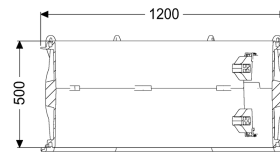

Intermediate section 500 mm, for chamber module LW 1000

Article information

Item no.: 680371
GTIN: 4026092069264
Price group: 90

Description

Intermediate section with access steps for chamber module LW1000

General characteristics

Colour: black
Material: Polymer

Dimensions

Net weight: 25,7 kg
Gross weight: 44,2 kg
Packaging dimension: length
Packaging dimension: width
Packaging dimension: height