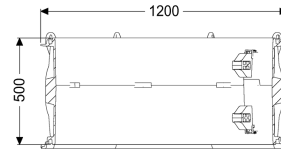

Intermediate section 500 mm, for chamber module LW 1000

Article information

Item no.: 680371
GTIN: 4026092069264
Price group: 90

Description

Intermediate section with access steps for chamber module LW1000

General characteristics

Colour: black
Material: Polymer

Dimensions

Net weight: 25,7 kg
Gross weight: 44,2 kg
Packaging dimension: length
Packaging dimension: width
Packaging dimension: height