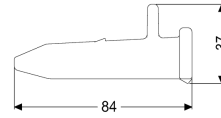

Connecting bolt set Set of 10

10X

Article information

Item no.: 680373
GTIN: 4026092069288
Price group: 90

Description

Connecting bolt for chamber module LW 1000

General characteristics

Colour:	black
Material:	Polymer

Dimensions

Net weight:	0,37 kg
Gross weight:	0,43 kg
Packaging dimension:	length
Packaging dimension:	width
Packaging dimension:	height