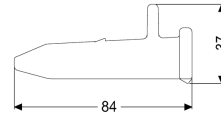

Connecting bolt set Set of 10

10X

Article information

Item no.: 680373
GTIN: 4026092069288
Price group: 90

Description

Connecting bolt for chamber module LW 1000

General characteristics

Colour:	black
Material:	Polymer
ATEX:	no

Dimensions

Net weight:	0,37 kg
Gross weight:	0,43 kg
Packaging dimension:	length
Packaging dimension:	width
Packaging dimension:	height