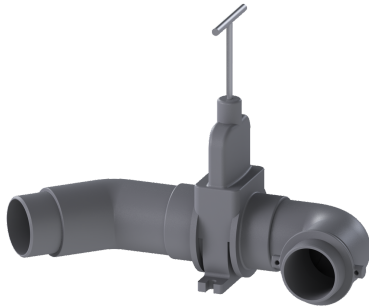

## Pressure pipe with shut-off valve Right-hand version

### Description

Pressure pipe with shut-off valve for Ecolift XL

#### General characteristics

Colour:	grey
Material:	Polymer
Nominal size (DN):	63
ATEX:	no