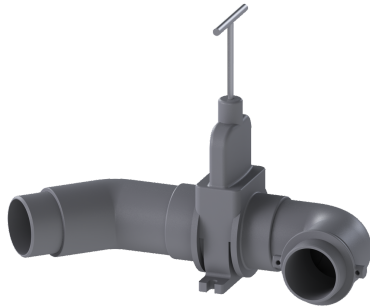

Pressure pipe with shut-off valve Right-hand version

Article information

Item no.: 680384
GTIN: 4026092069769
Price group: 90

Description

Pressure pipe with shut-off valve for Ecolift XL

General characteristics

Colour:	grey
Material:	Polymer
Nominal size (DN):	63

Dimensions

Net weight:	1,44 kg
Gross weight:	1,68 kg
Packaging dimension:	length
Packaging dimension:	width
Packaging dimension:	height