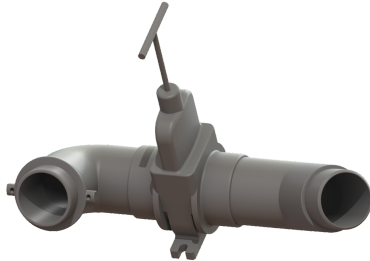

Pressure pipe with shut-off valve left-hand version, angled

Article information

Item no.: 680401
GTIN: 4026092069936
Price group: 90

Description

Pressure pipe with shut-off valve for Ecolift XL

General characteristics

Colour:	grey
Material:	Polymer
Nominal size (DN):	63
ATEX:	no

Dimensions

Net weight:	0,78 kg
Gross weight:	1,07 kg
Packaging dimension:	length
Packaging dimension:	width
Packaging dimension:	height