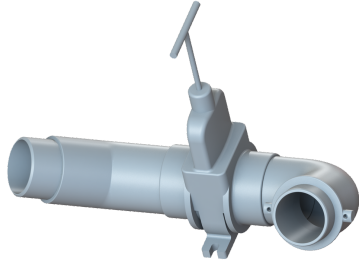

Pressure pipe with shut-off valve right-hand version, angled

Article information

Item no.: 680402
GTIN: 4026092069943
Price group: 90

Description

Pressure pipe with shut-off valve for Ecolift XL

General characteristics

Colour:	grey
Material:	Polymer
Nominal size (DN):	63

Dimensions

Net weight:	0,78 kg
Gross weight:	1,91 kg
Packaging dimension:	length
Packaging dimension:	width
Packaging dimension:	height