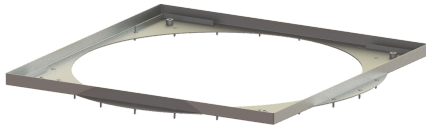

## Cover plate Frame, K 3, 24 screws, seal

### Description

Tileable cover plate incl. 24 screws and seal

#### General characteristics

Material: Stainless steel