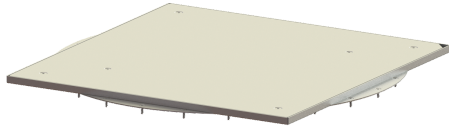

Cover plate L 15, incl. 30 screws, Seal

Article information

Item no.: 680658
GTIN: 4026092081501
Price group: 90

Description

Set consisting of frame and cover plate incl. 30 screws and 2 seals

General characteristics

Material: Stainless steel

Dimensions

Net weight: 36 kg

Gross weight: 47 kg

Packaging dimension: length

Packaging dimension: width

Packaging dimension: height

Coverage features

Load class: L 15 (EN 1253-1)