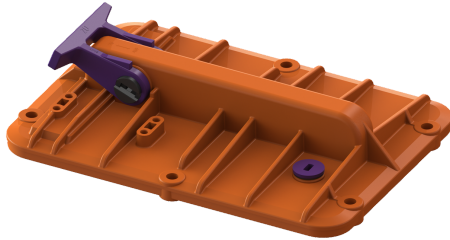

Lockable cover Staufix DN 200, screwable, with emergency closure

Article information

Item no.: 70203
 GTIN: 4026092002209
 Price group: 90

Description

Lockable cover with emergency closure and seal
 (without screws)

Variant

Seal: yes

General characteristics

Colour: black
 Material: Polymer
 Nominal size (DN): 200
 ATEX: no

Dimensions

Net weight: 1,73 kg
 Gross weight: 2 kg
 Packaging dimension: length
 Packaging dimension: width
 Packaging dimension: height

Coverage features

Cover locking: screwed