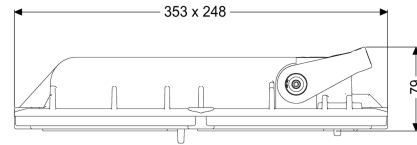

Lockable cover Staufix DN 200, screwable, with emergency closure

Article information

Item no.: 70203
GTIN: 4026092002209
Price group: 90

Description

Lockable cover with emergency closure and seal
(without screws)

Variant

Seal: yes

General characteristics

Colour: black
Material: Polymer
Nominal size (DN): 200
ATEX: no

Dimensions

Net weight: 1,73 kg
Gross weight: 2 kg
Packaging dimension: length
Packaging dimension: width
Packaging dimension: height

Coverage features

Cover locking: screwed