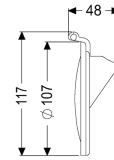

Backwater flap DN 100

Article information

Item no.: 70231
GTIN: 4026092028230
Price group: 90

Description

Backwater flap with integrated seal

Variant

Series: ab 04/2005

General characteristics

Colour: violet
Material: Polymer
Nominal size (DN): 100

Dimensions

Net weight: 0,05 kg
Gross weight: 0,11 kg
Packaging dimension: length
Packaging dimension: width
Packaging dimension: height