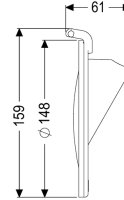

Backwater flap DN 125/150

Article information

Item no.: 70232
GTIN: 4026092028247
Price group: 90

Description

Backwater flap with integrated seal

Variant

Series: ab 04/2005

General characteristics

Colour: violet
Material: Polymer
Nominal size (DN): 125/150

Dimensions

Net weight: 0,12 kg
Gross weight: 0,21 kg
Packaging dimension: length
Packaging dimension: width
Packaging dimension: height