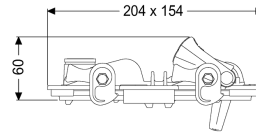

Lockable cover Staufix DN 100, with emergency closure

Article information

Item no.: 70261
GTIN: 4026092028315
Price group: 90

Description

Lockable cover Staufix DN 100, with emergency closure

Variant

Series: ab 04/2005
Seal: yes

General characteristics

Colour: black
Material: Polymer
Nominal size (DN): 100

Dimensions

Net weight: 0,33 kg
Gross weight: 0,33 kg
Packaging dimension: length
Packaging dimension: width
Packaging dimension: height