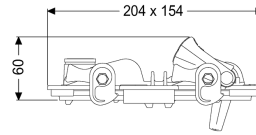

Lockable cover Staufix DN 100, with emergency closure

Article information

Item no.: 70261
 GTIN: 4026092028315
 Price group: 90

Description

Lockable cover Staufix DN 100, with emergency closure

Variant

Series: ab 04/2005
 Seal: yes

General characteristics

Colour: black
 Material: Polymer
 Nominal size (DN): 100

Dimensions

Net weight: 0,33 kg
 Gross weight: 0,33 kg
 Packaging dimension: length
 Packaging dimension: width
 Packaging dimension: height