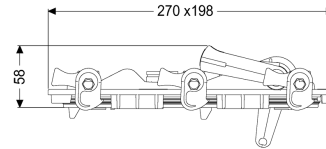

Lockable cover Staufix DN 125/150, with emergency closure

Article information

Item no.: 70262
 GTIN: 4026092028322
 Price group: 90

Description

Lockable cover Staufix DN 125/150, with emergency closure

Variant

Series: ab 04/2005
 Seal: yes

General characteristics

Colour: orange
 Material: Polymer
 Nominal size (DN): 125/150
 ATEX: no

Dimensions

Net weight: 0,63 kg
 Gross weight: 0,63 kg
 Packaging dimension: length
 Packaging dimension: width
 Packaging dimension: height