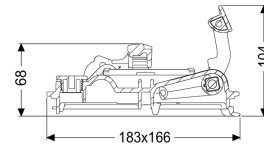

StaufixContr. lockable cover DN 90-100

Article information

Item no.: 72224
GTIN: 4026092076941
Price group: 90

Description

General characteristics

Colour: black
Material: Polymer

Dimensions

Net weight: 0,73 kg
Gross weight: 0,9 kg
Packaging dimension: length
Packaging dimension: width
Packaging dimension: height