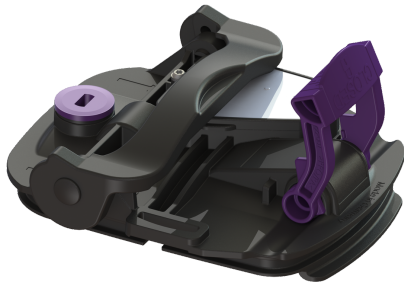

## StaufixContr. lockable cover DN 90-100

#### General characteristics

Colour: black  
Material: Polymer