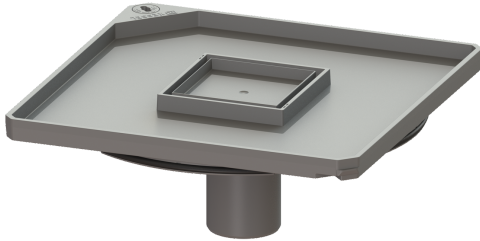

## Cover plate 366 x 366 mm w. flat drain body, Multistop, tileable

### Description

Cover plate including Multistop odour trap suitable for KESSEL System 330 and 400 upper sections, with flat drain body.

#### General characteristics

Colour:	stone grey
Material:	Polymer
ATEX:	no
Odour trap:	Multistop

#### Coverage features

Type:	with drain
Width of cover:	366 mm
Length of cover:	366 mm
Locking:	Lock & Lift
Max. flooring height:	18 mm