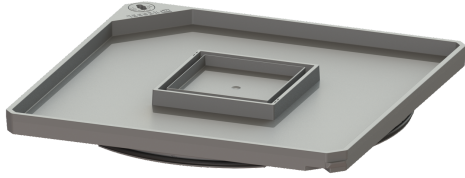

Cover plate Tileable with drainage function

Article information

Item no.: 830054
GTIN: 4026092082775
Price group: 90

Description

Cover plate, tileable with drainage function, made of polymer for vertically adjustable upper sections for floor slab installation.

General characteristics

Colour: silver grey
Material: Polymer

Dimensions

Net weight: 1,72 kg
Gross weight: 1,72 kg
Length: 367 mm
Width: 367 mm
Packaging dimension: length
Packaging dimension: width
Packaging dimension: height