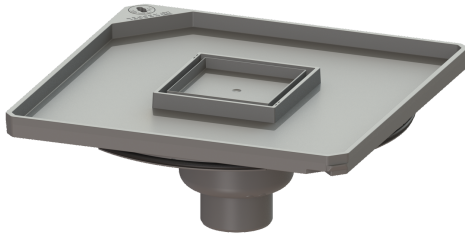

## Cover plate 366 x 366 mm high drain body, 50mm odour trap, tilea.

### Description

Tileable cover plate including odour trap suitable for KESSEL System 330 and 400 upper sections, with high drain body.

#### Coverage features

Type:	with drain
Colour of cover:	stone grey
Width of cover:	366 mm
Length of cover:	366 mm
Locking:	Lock & Lift
Max. flooring height:	18 mm