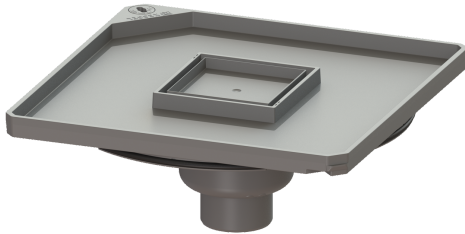

Cover plate 366 x 366 mm high drain body, 50mm odour trap, tilea.

Article information

Item no.: 830055
GTIN: 4026092090732
Price group: 30

Description

Tileable cover plate including odour trap suitable for KESSEL System 330 and 400 upper sections, with high drain body.

General characteristics

Material: Polymer
Odour trap: included

Dimensions

Net weight: 0,9 kg
Gross weight: 0,9 kg
Packaging dimension: length
Packaging dimension: width
Packaging dimension: height

Coverage features

Type: with drain
Colour of cover: stone grey
Width of cover: 366 mm
Length of cover: 366 mm
Locking: Lock & Lift
Max. flooring height: 18 mm