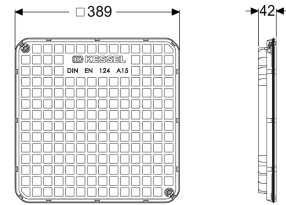

Cover plate black, surface water resist., 384x384 mm

Article information

Item no.: 83050
 GTIN: 4026092002797
 Price group: 30

Description

Cover plate for backwater valves and lifting stations with telescopic upper section for installation in the floor slab

Variant

Seal: yes

General characteristics

Colour: black
 Material: Polymer
 ATEX: no
 Odour trap: no

Dimensions

Net weight: 3,01 kg
 Gross weight: 3,17 kg
 Packaging dimension: length
 Packaging dimension: width
 Packaging dimension: height

Coverage features

Type: surface water resistant
 Load class: A 15 (EN 124) / L 15 (EN 1253-1)