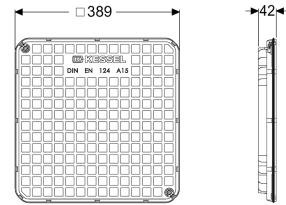

## Cover plate black, surface water resist., 384x384 mm

#### Dimensions

Net weight: 3,01 kg  
 Gross weight: 3,17 kg  
 Packaging dimension: length  
 Packaging dimension: width  
 Packaging dimension: height