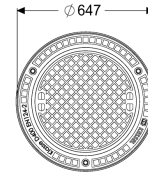

Cover plate

Article information

Item no.: 860136
GTIN: 4026092007495
Price group: 60

Description

General characteristics

Colour:	black
Material:	Grey iron
ATEX:	no

Dimensions

Net weight:	81 kg
Gross weight:	85 kg
Packaging dimension:	length
Packaging dimension:	width
Packaging dimension:	height

Coverage features

Locking:	screwed
----------	---------