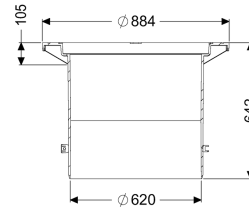

## LÖVM Upper section

#### Dimensions

Net weight:	18 kg
Gross weight:	23 kg
Width:	875 mm
Height:	636 mm
Packaging dimension:	length
Packaging dimension:	width
Packaging dimension:	height